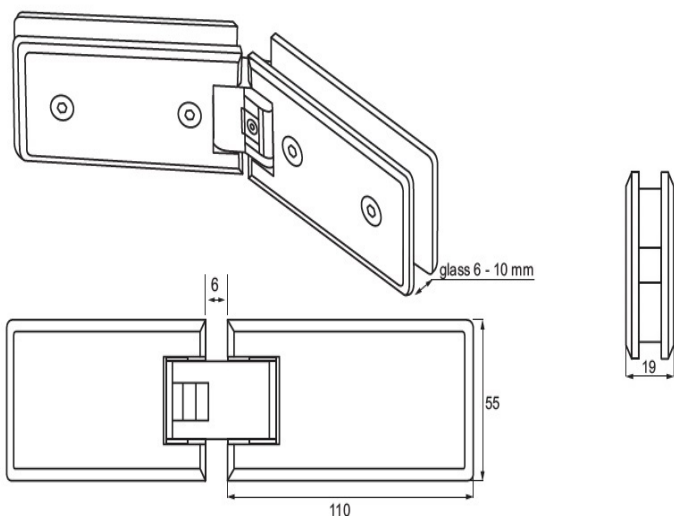

PRODUCT SHEET

Description:

Shower Hinge "Linz", 135DG, CPL, Glass/Glass, 6-10mm Glass Thickness,W/15DG Angle Adjustment Function & 15DG Return, Function, Brass Material, Rectangular Shape W/Chamfered, Edges

Item number:

15.26.735-0

Units	Box	Carton	HS Code	Barcode
Pcs.	1	20	8302100090	
				5704866505130

SISO A/S

Mileparken 11
DK-2740 Skovlunde
Denmark
VAT: DK 24786013

Phone +45 45 830 900

www.siso.dk
siso@siso.dk